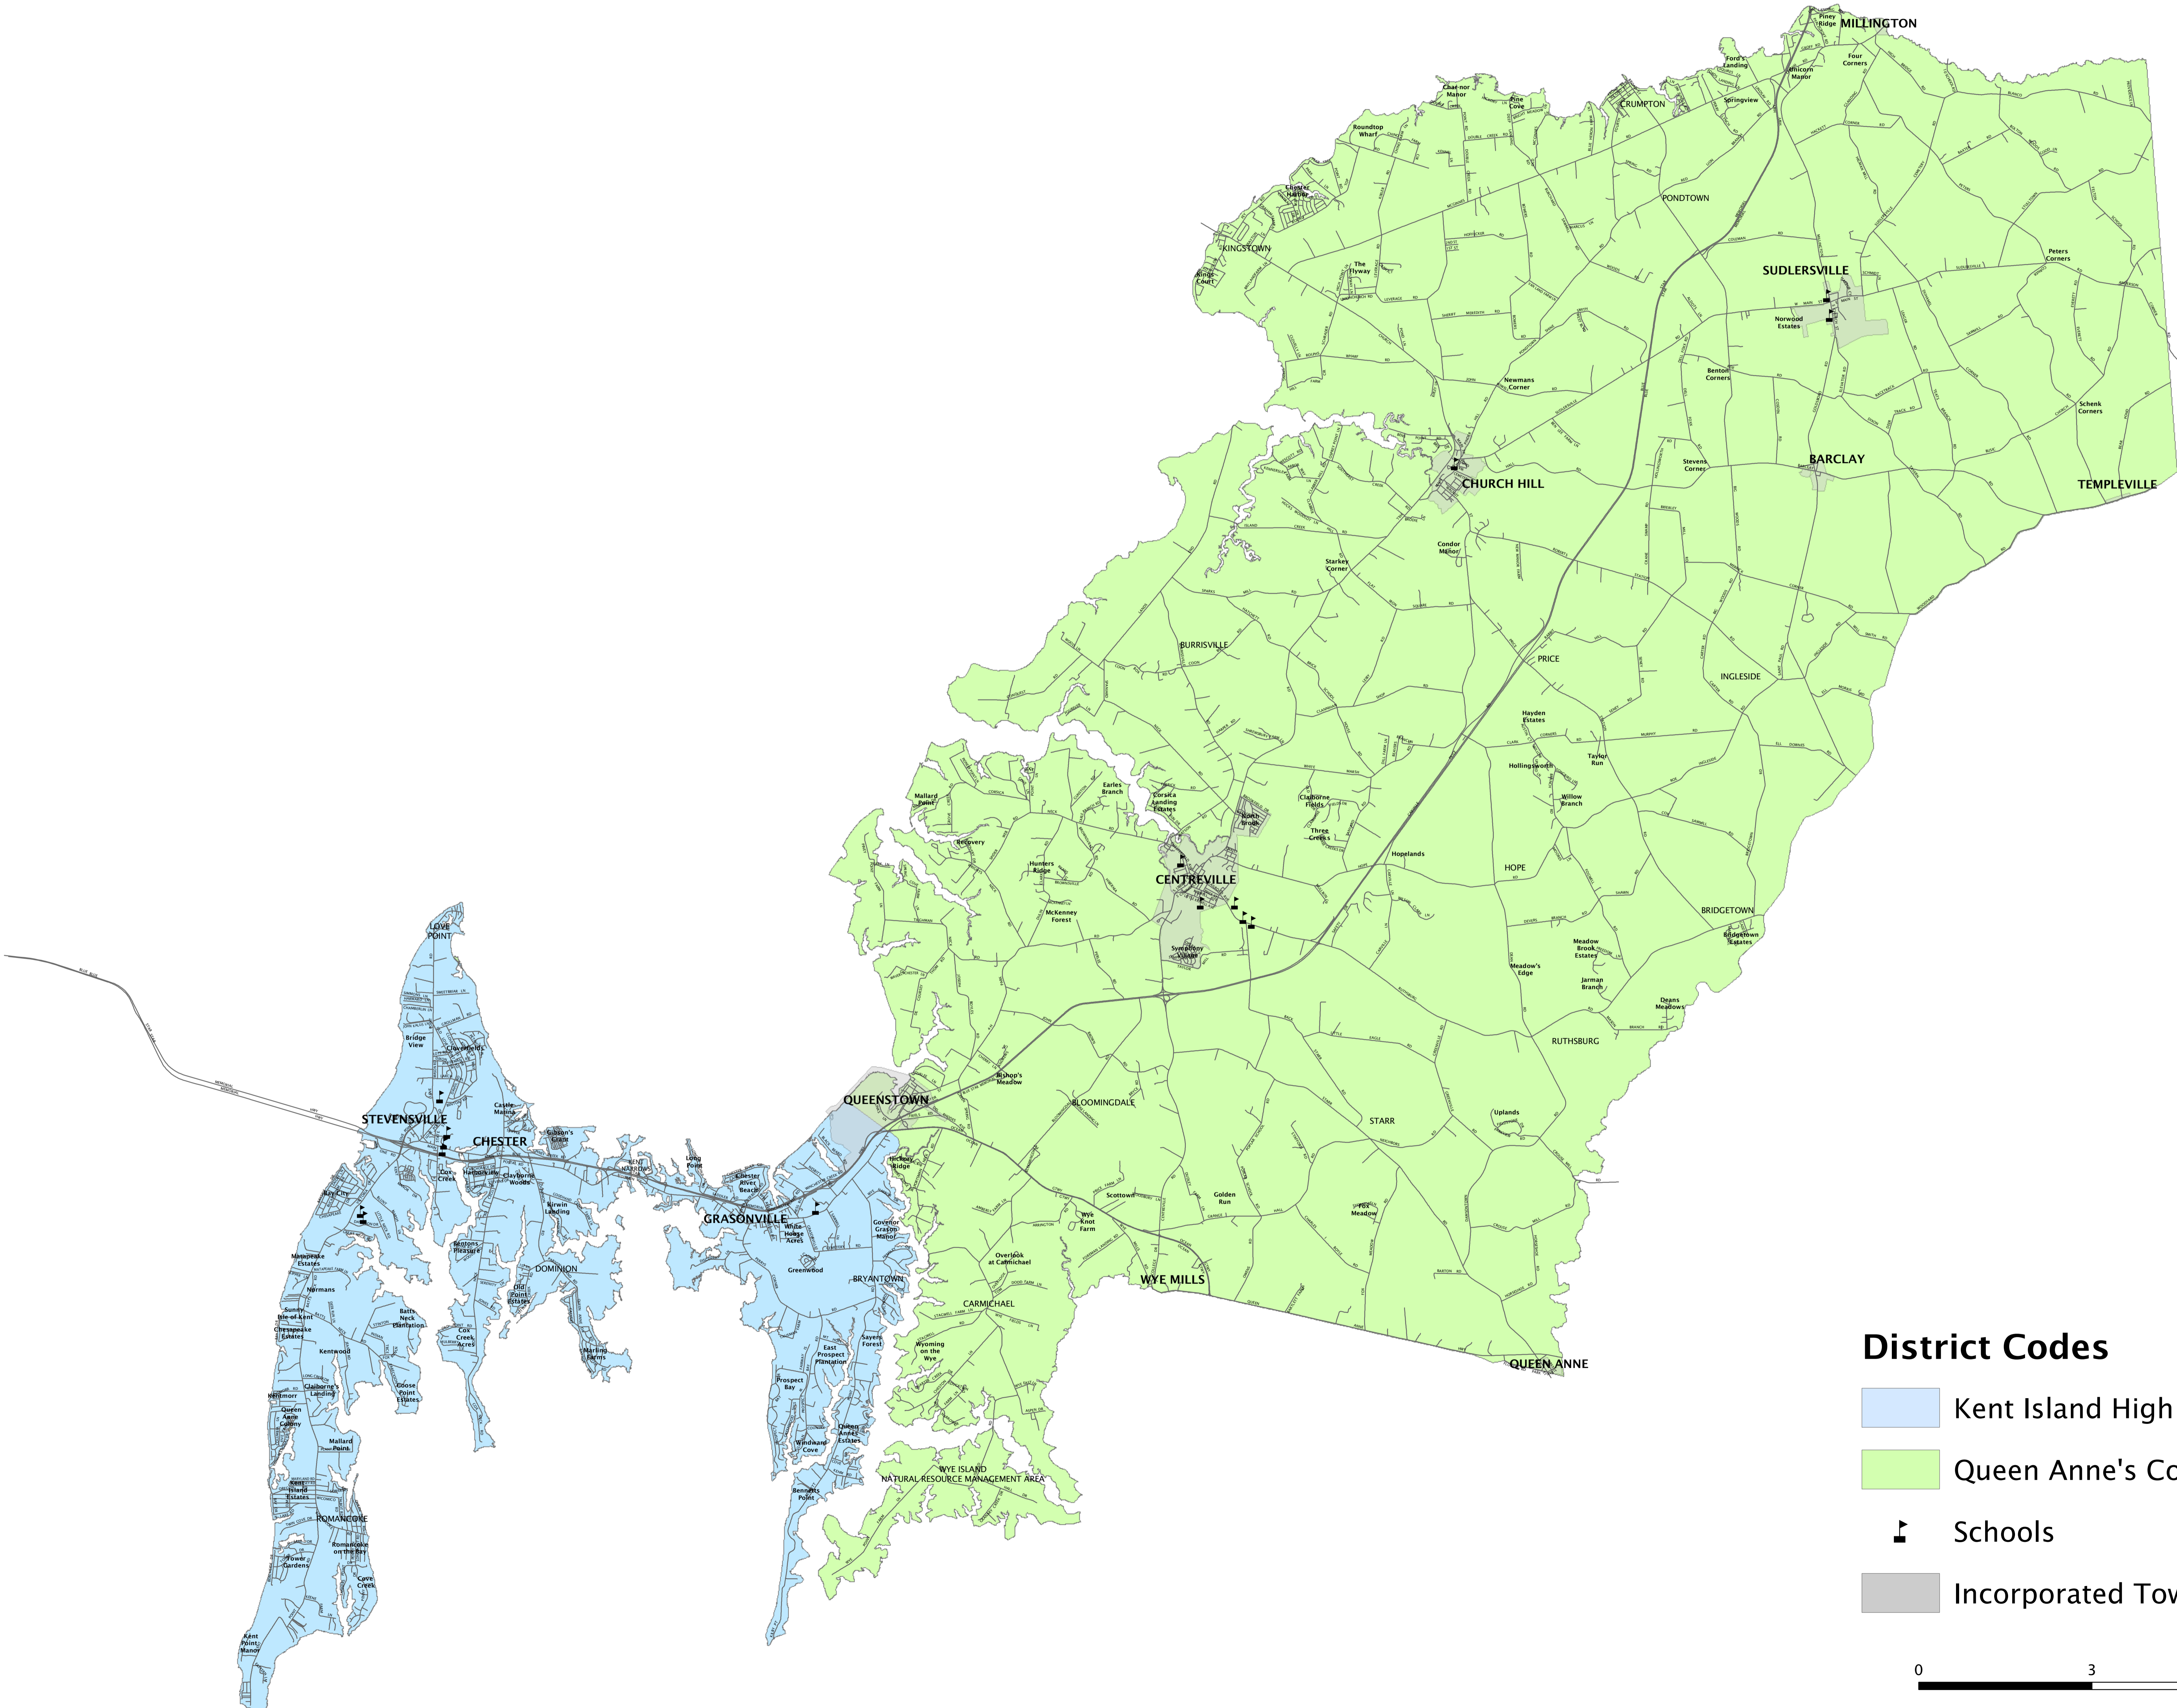

# High School Districts

## Queen Anne's County, MD

**District Codes**

- Kent Island High School
- Queen Anne's County High School
- Schools
- Incorporated Towns